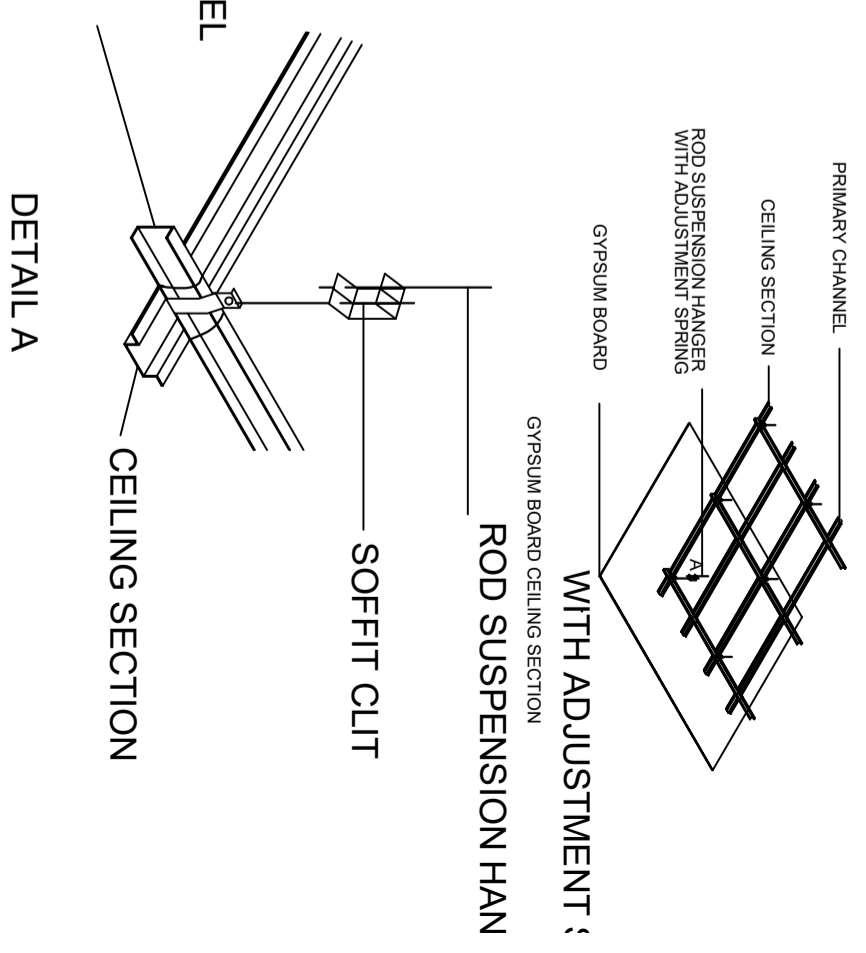

LEGEND

SYMBOL	IMAGE	SIZE	MATERIAL
		600X600	12 mm gypsum board ceiling
		600X3000	12 mm MDF

CEILING LAYOUT (BANK)

SCALE 1:50			DATE	NAME - SUNANDA PATIL	SHEET NO.
ALL DIM. ARE IN MM			02-10-18	SEM - V YEAR - III	
			SIGN	COURSE - B.DESIGN	
				SUB - ADVANCE CONSTRUCTION	
				SDPS WOMEN'S COLLEGE	